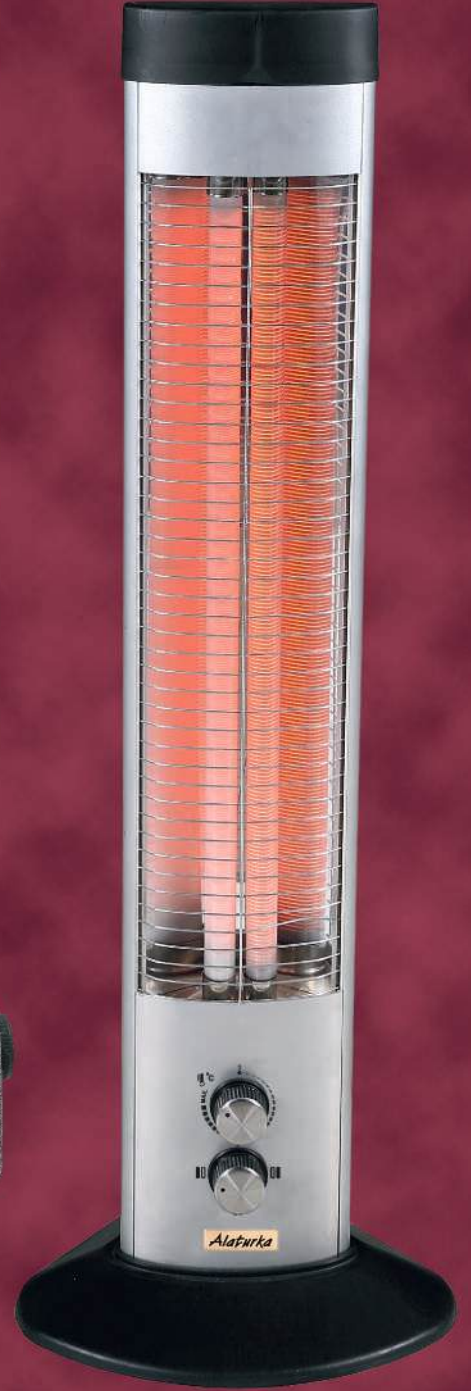

Alaturka

Alaturka

Aferin

erciyes

ELEKTRİKLİ EV ALETLERİ SAN. VE TİC. A.Ş.

Organize San.Böl. 10. Cad. No: 12 P.k. 542 KAYSERİ / TURKEY
Tel:(+90 352) 321 14 62 - 63 Fax : (+90 352) 321 14 70
export@ald.com.tr ald@ald.com.tr www.ald.com.tr