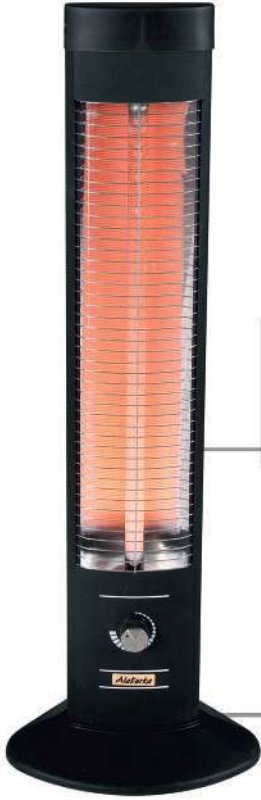

A860 *Alaturka* MİKATRONİK ISITICI MICATRONIC HEATER

- Termostatlı
- 2000 Watt
- 100x170x840 Ebat
- Micatronic Glasses
- 145 x 225 x 850 Package Size