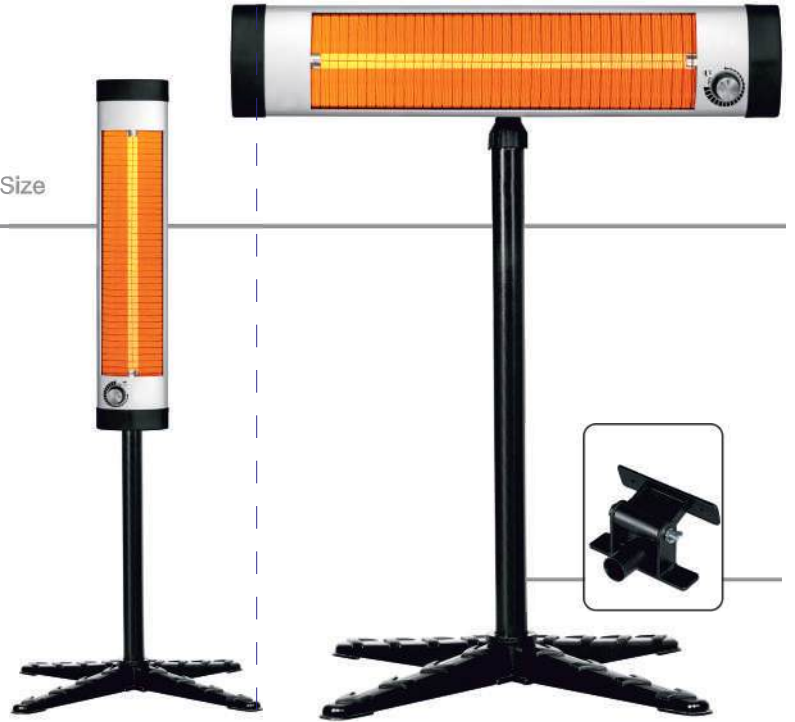

A860 *Alaturka* MİKATRONİK ISITICI MICATRONIC HEATER

- Termostatlı
- 2000 Watt
- 100x170x840 Ebat
- Micatronic Glasses
- 145 x 225 x 850 Package Size